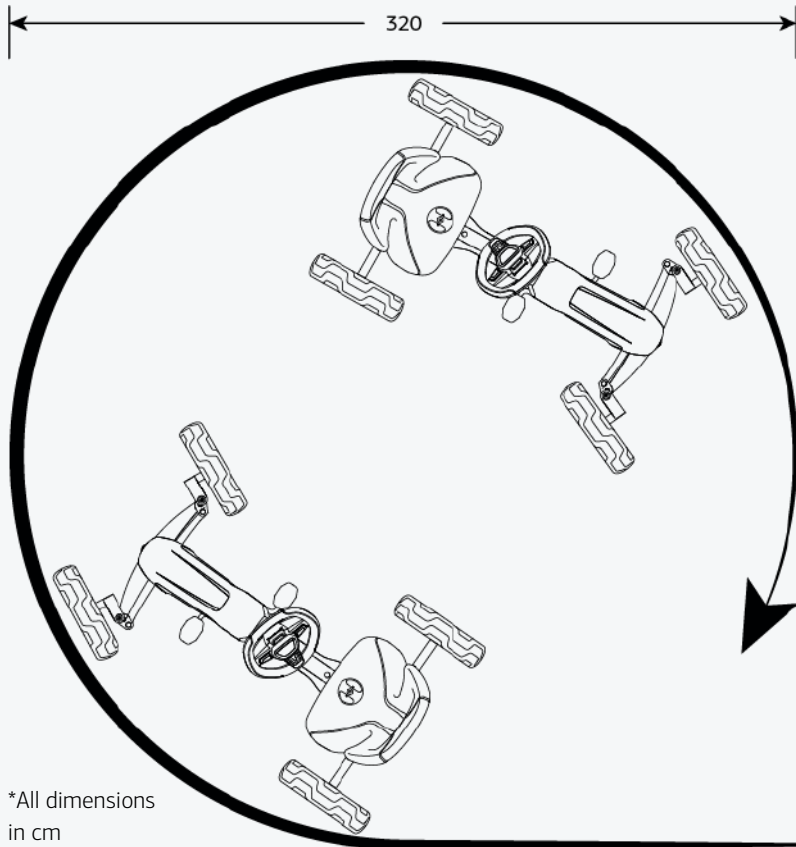

* Only for the BERG Reppy Rider

2

3

*Outrageous looks,
carefree playing fun
and easy to take with you*

BERG REPPY DATA

Get ready to explore

The following data is applicable to all Reppy versions

*All dimensions
in cm

*Outrageous looks,
carefree playing fun
and easy to take with you*

BERG REPPY DATA

Get ready to explore

General

Recommended age	2,5 - 6 years
Min user height	95 cm
Max user height	125 cm
Max user weight	40 kg
Parental supervision necessary	Yes
Safety mark	TÜV + CE
Assembly time	±30 min