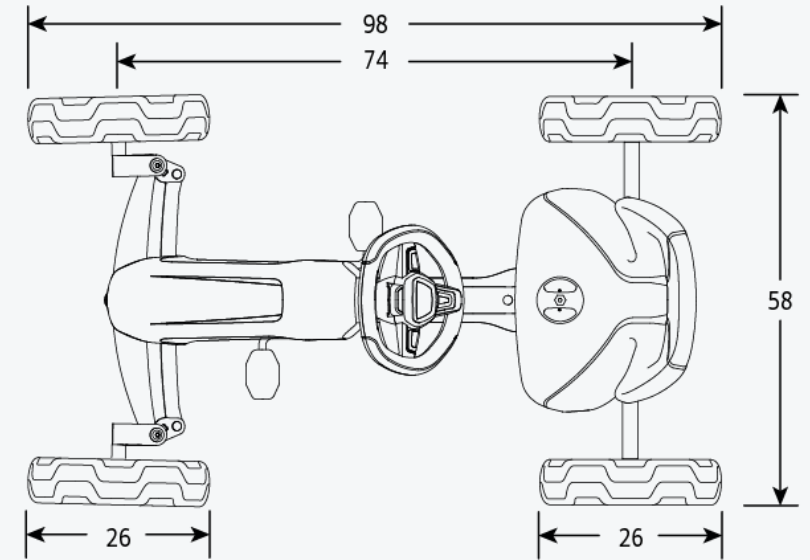

Weight product: 9.2 kg
Weight with box: 10.9 kg
Box size in cm: 70x49x23

years

2.5 → 6

95 to 125 cm

 The BMW logo and the BMW word mark are trademarks of BMW AG and are used under license.

BERGTOYS.COM

EAN-CODE: **8715839068993**

* Only for the BERG Reppy Rider

2

3

*Outrageous looks,
carefree playing fun
and easy to take with you*

BERG REPPY DATA

Get ready to explore

The following data is applicable to all Reppy versions

*All dimensions
in cm

*Outrageous looks,
carefree playing fun
and easy to take with you*

BERG REPPY DATA

Get ready to explore

General

Recommended age	2,5 - 6 years
Min user height	95 cm
Max user height	125 cm
Max user weight	40 kg
Parental supervision necessary	Yes
Safety mark	TÜV + CE
Assembly time	±30 min

Physical characteristics

Length	98 cm
Width	59 cm
Height	58 cm

Warranty

Frame	2 years
Parts	2 years
Tyres	0 years

Technical characteristics

Gears	N.A.
Tyre type	Solid
Frame aaterial	Steel
Forward and backward	Yes
Braking system	Direct Drive
Parking brake	N.A.
Transmission	Direct Drive
Ball bearings	Yes
Swing axle	Yes
Adjustable seat	Yes
Adjustable steering wheel	No
Trailer connection	N.A.