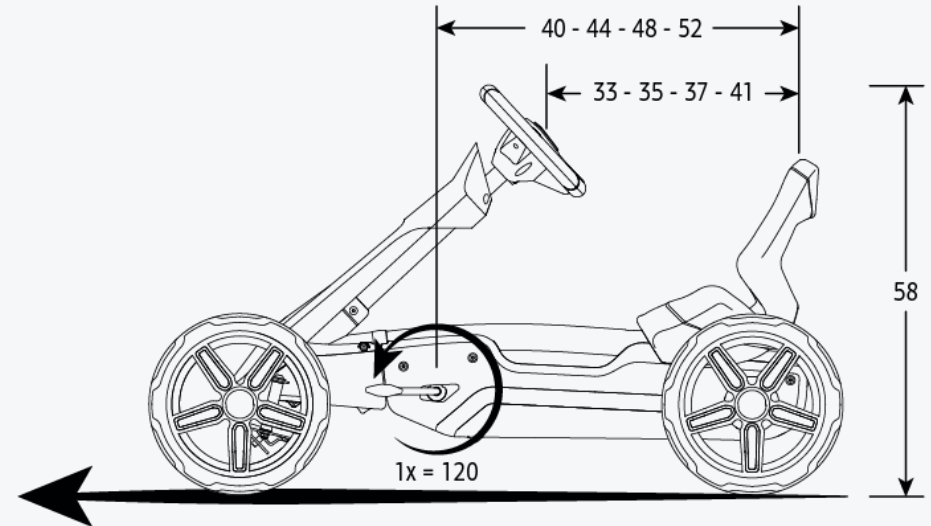

* Only for the BERG Reppy Rider

2

3

*Outrageous looks,
carefree playing fun
and easy to take with you*

BERG REPPY DATA

Get ready to explore

The following data is applicable to all Reppy versions

*All dimensions
in cm

*Outrageous looks,
carefree playing fun
and easy to take with you*

BERG REPPY DATA

Get ready to explore

General

Recommended age	2,5 - 6 years
Min user height	95 cm
Max user height	125 cm
Max user weight	40 kg
Parental supervision necessary	Yes
Safety mark	TÜV + CE
Assembly time	±30 min

Physical characteristics

Length	98 cm
Width	59 cm
Height	58 cm

Warranty

Frame	2 years
Parts	2 years
Tyres	0 years

Technical characteristics

Gears	N.A.
Tyre type	Solid
Frame aaterial	Steel
Forward and backward	Yes
Braking system	Direct Drive
Parking brake	N.A.
Transmission	Direct Drive
Ball bearings	Yes
Swing axle	Yes
Adjustable seat	Yes
Adjustable steering wheel	No
Trailer connection	N.A.