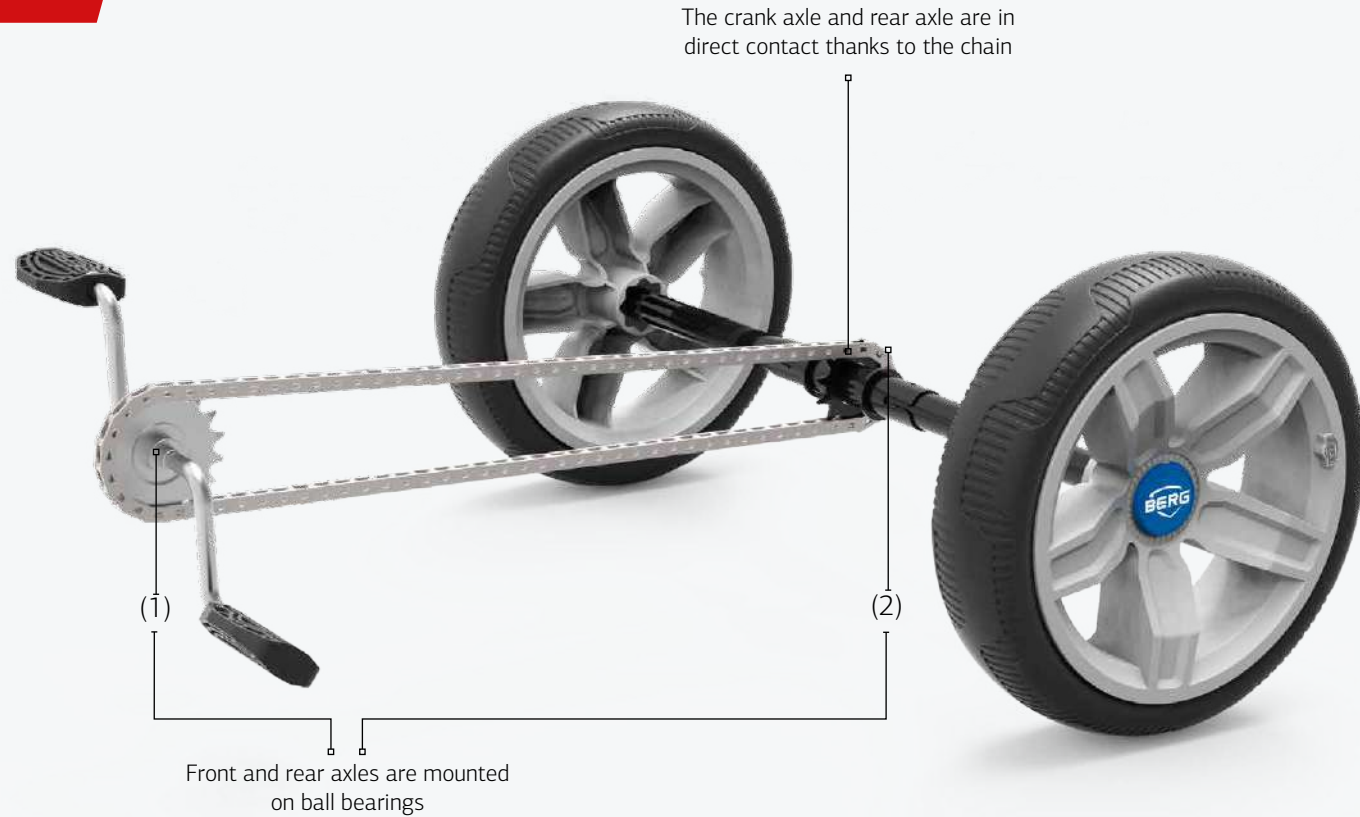

Built-in handle
makes lifting easy

*Outrageous looks,
carefree playing fun
and easy to take with you*

2. GROWS ALONG WITH YOUR CHILD

Get ready to explore

The Reppy's bucket seat is easy to adjust using the knob on the seat. No tools needed for that! Due to the low seat, it is not necessary to adjust the steering wheel. In whichever seat position a child sits, the steering wheel is always easy to reach.

*Outrageous looks,
carefree playing fun
and easy to take with you*

4. DIRECT DRIVE

The BERG Reppy is equipped with a fixed connection between the front crank axle and the rear axle. This means that the movement of the legs is immediately converted to the movement of the rear wheels. This makes the BERG Reppy super simple and easy to ride. Both forwards and backwards.

An additional advantage is that the movement/rotation of the rear wheels (which occurs when pedalling, or when pushed) is also translated to the front crank axle. Therefore, once the go-kart is moving, you can continue pedalling very easily.

Also, the front and rear axles are mounted on ball bearings. As a result, the pedals and rear axle rotate smoothly and lightly!

*Outrageous looks,
carefree playing fun
and easy to take with you*

CHARACTERISTICS