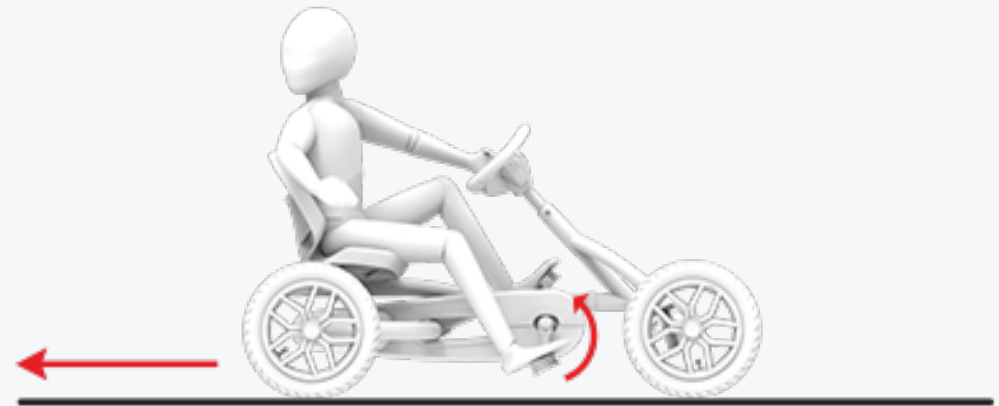

3-8

100 to 130 cm

BERG BUDDY

Great performance, great adventures

You will have the best adventures with your BERG Buddy. This cool go-kart is stable and safe. You will remain firmly on the ground even when going round the sharpest corners.

The BERG Buddy includes the following features that make it much safer and offer more fun.

*Experience years of
carefree fun!*

1. ROBUST FRAME

The BERG Buddy will give you years of outdoor fun. This go-kart has a robust metal frame that can take a beating.

Also, the adjustable seat allows you to get into the ideal position in the BERG Buddy.

Experience years of
carefree fun!

2. BFR-SYSTEM

The BERG Buddy is equipped with the unique, patented BFR-system. BFR stands for: Break, Freewheel and Reverse. The BFR-system allows you to brake using the pedals, but also reverse immediately after coming to a standstill.

This makes the BERG Buddy super simple and easy to ride. In addition, safety and maximum fun are perfectly combined due to the BFR-system.

Experience years of
carefree fun!

3. STABLE THANKS TO 4 WHEELS

Thanks to its four wheels, the BERG Buddy has excellent stability. They allow you to take corners quickly, sharply and safely.