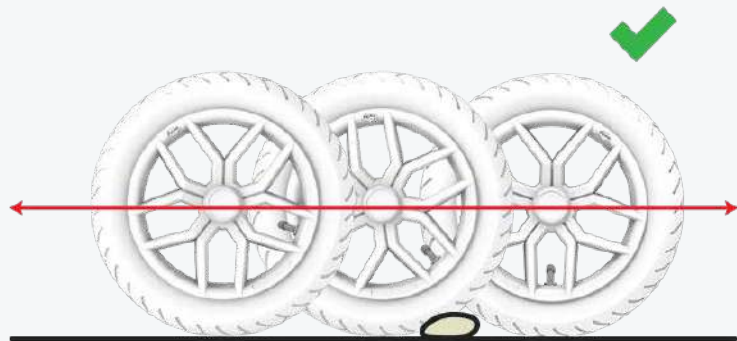

These tyres give you an extra comfortable ride on the BERG Buddy.

Experience years of
carefree fun!

CHARACTERISTICS

Grows with you due to the adjustable seat

Suitable for children aged 3 to 8

Smooth and light pedaling thanks to the use of ball bearings