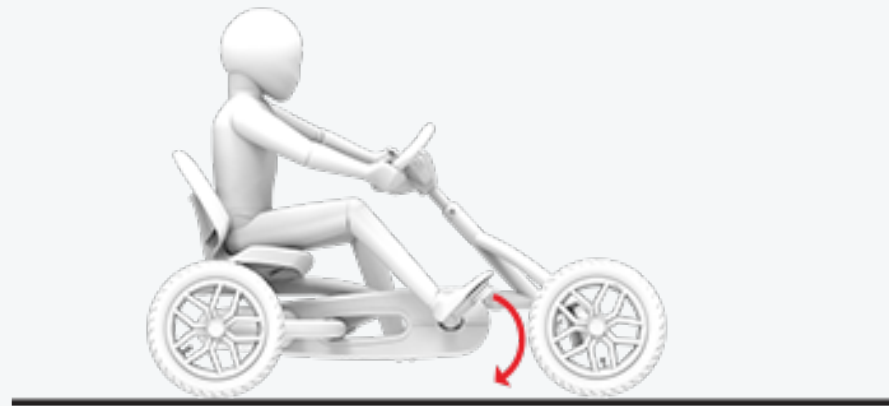

3-8

100 to 130 cm

BERG BUDDY

Great performance, great adventures

You will have the best adventures with your BERG Buddy. This cool go-kart is stable and safe. You will remain firmly on the ground even when going round the sharpest corners.

The BERG Buddy includes the following features that make it much safer and offer more fun.

*Experience years of
carefree fun!*

1. ROBUST FRAME

The BERG Buddy will give you years of outdoor fun. This go-kart has a robust metal frame that can take a beating.

Also, the adjustable seat allows you to get into the ideal position in the BERG Buddy.

Experience years of
carefree fun!

2. BFR-SYSTEM

The BERG Buddy is equipped with the unique, patented BFR-system. BFR stands for: Break, Freewheel and Reverse. The BFR-system allows you to brake using the pedals, but also reverse immediately after coming to a standstill.

This makes the BERG Buddy super simple and easy to ride. In addition, safety and maximum fun are perfectly combined due to the BFR-system.

Experience years of
carefree fun!

3. STABLE THANKS TO 4 WHEELS

Thanks to its four wheels, the BERG Buddy has excellent stability. They allow you to take corners quickly, sharply and safely.