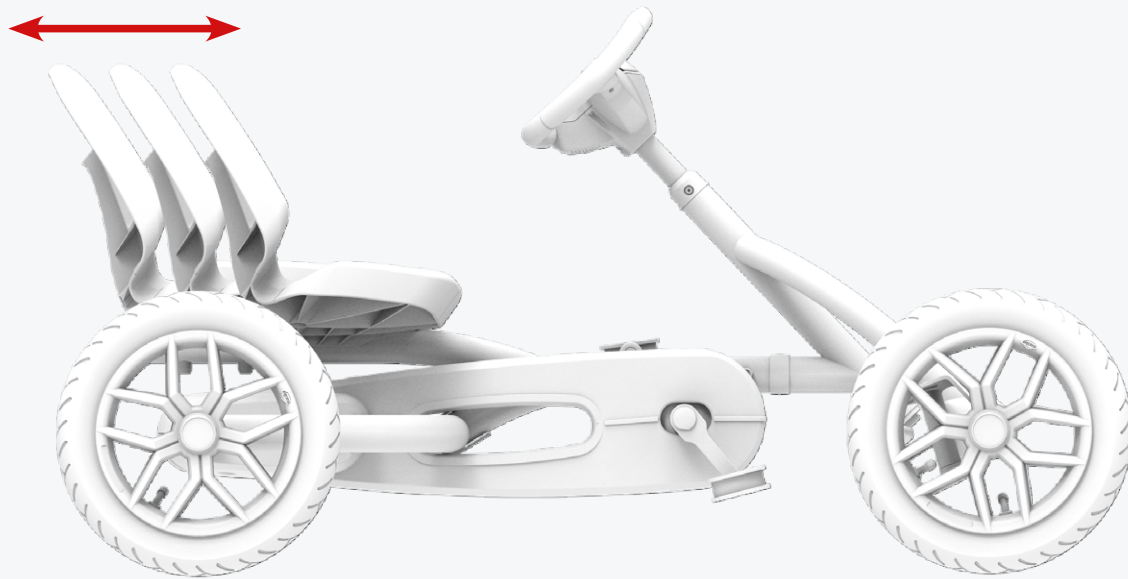

3-8

100 to 130 cm

BERG BUDDY

Great performance, great adventures

You will have the best adventures with your BERG Buddy. This cool go-kart is stable and safe. You will remain firmly on the ground even when going round the sharpest corners.

Discover the world with this cool go-kart! You won't need to worry about a thing during your adventures, because the BERG Buddy meets all safety requirements. The BFR-system enables you to go tearing around easily. The BERG Buddy will grow with you so you will have fun for a long time to come.

The BERG Buddy includes the following features that make it much safer and offer more fun.

*Experience years of
carefree fun!*

1. ROBUST FRAME

The BERG Buddy will give you years of outdoor fun. This go-kart has a robust metal frame that can take a beating.

Also, the adjustable seat allows you to get into the ideal position in the BERG Buddy.

Experience years of
carefree fun!

2. BFR-SYSTEM

The BERG Buddy is equipped with the unique, patented BFR-system. BFR stands for: Break, Freewheel and Reverse. The BFR-system allows you to brake using the pedals, but also reverse immediately after coming to a standstill.