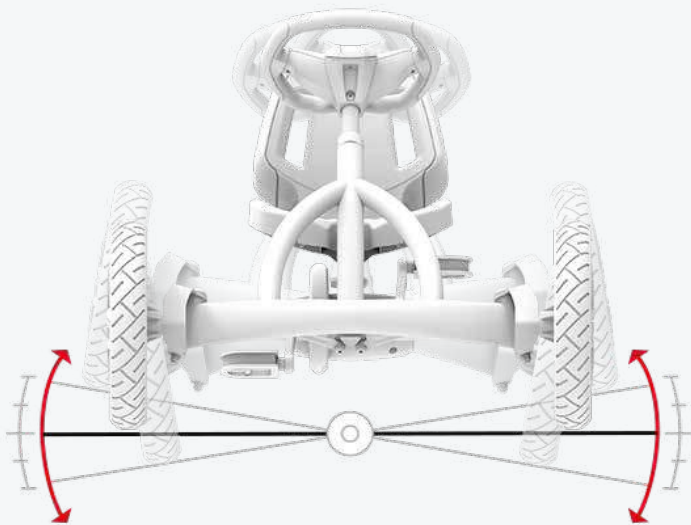

Experience years of
carefree fun!