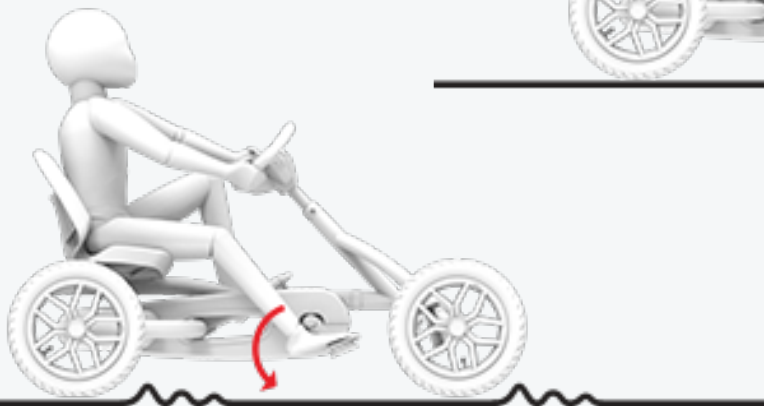

3-8

100 to 130 cm

BERG BUDDY

Great performance, great adventures

You will have the best adventures with your BERG Buddy. This cool go-kart is stable and safe. You will remain firmly on the ground even when going round the sharpest corners.

The BERG Buddy includes the following features that make it much safer and offer more fun.

*Experience years of
carefree fun!*

1. ROBUST FRAME

The BERG Buddy will give you years of outdoor fun. This go-kart has a robust metal frame that can take a beating.

Also, the adjustable seat allows you to get into the ideal position in the BERG Buddy.

Experience years of
carefree fun!

2. BFR-SYSTEM

The BERG Buddy is equipped with the unique, patented BFR-system. BFR stands for: Break, Freewheel and Reverse. The BFR-system allows you to brake using the pedals, but also reverse immediately after coming to a standstill.

This makes the BERG Buddy super simple and easy to ride. In addition, safety and maximum fun are perfectly combined due to the BFR-system.

Experience years of
carefree fun!

3. STABLE THANKS TO 4 WHEELS

Thanks to its four wheels, the BERG Buddy has excellent stability. They allow you to take corners quickly, sharply and safely.