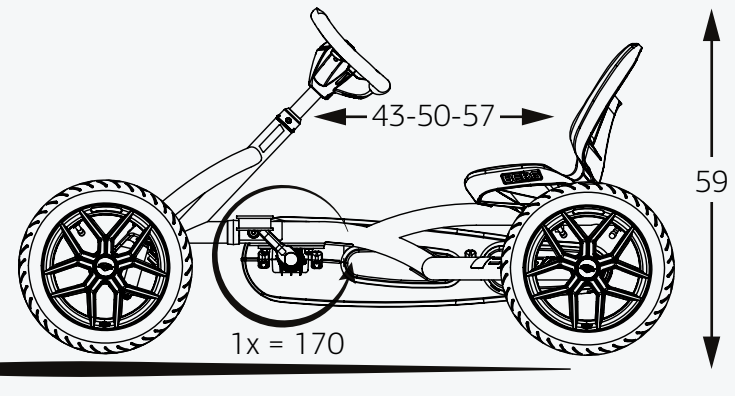

**** Only suitable for Buddy B-Orange and Buddy Lua.

BERG BUDDY DATA

Great performance, great adventures

The following data is applicable on all Buddy versions.

* All dimensions in cm

BERG BUDDY DATA

Great performance, great adventures

General

Recommended age	3 - 8 years
Min user height	100 cm
Max user height	130 cm
Max user weight	50 kg
Parental supervision necessary	Yes
Safety mark	CE
Assembly time	±30 min

Physical characteristics

Length	114 cm
Width	70 cm
Height	59 cm