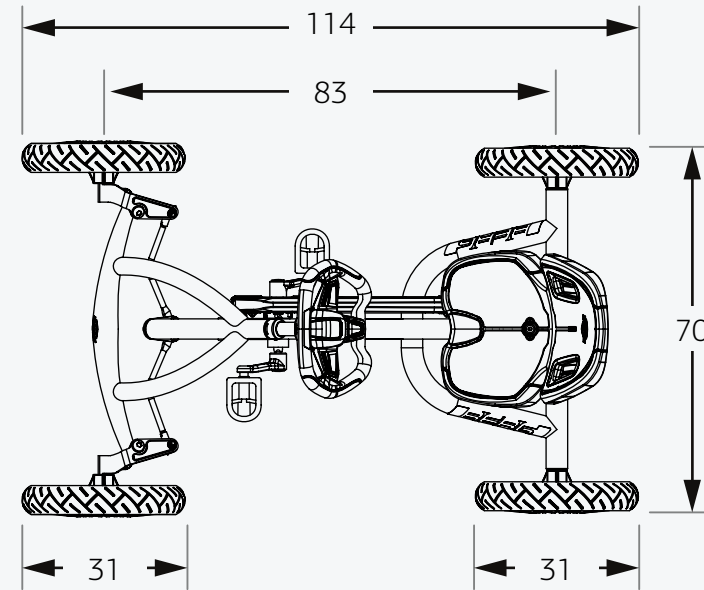

**** Only suitable for Buddy B-Orange and Buddy Lua.

BERG BUDDY DATA

Great performance, great adventures

The following data is applicable on all Buddy versions.

* All dimensions in cm

BERG BUDDY DATA

Great performance, great adventures

General

Recommended age	3 - 8 years
Min user height	100 cm
Max user height	130 cm
Max user weight	50 kg
Parental supervision necessary	Yes
Safety mark	CE
Assembly time	±30 min

Physical characteristics

Length	114 cm
Width	70 cm
Height	59 cm