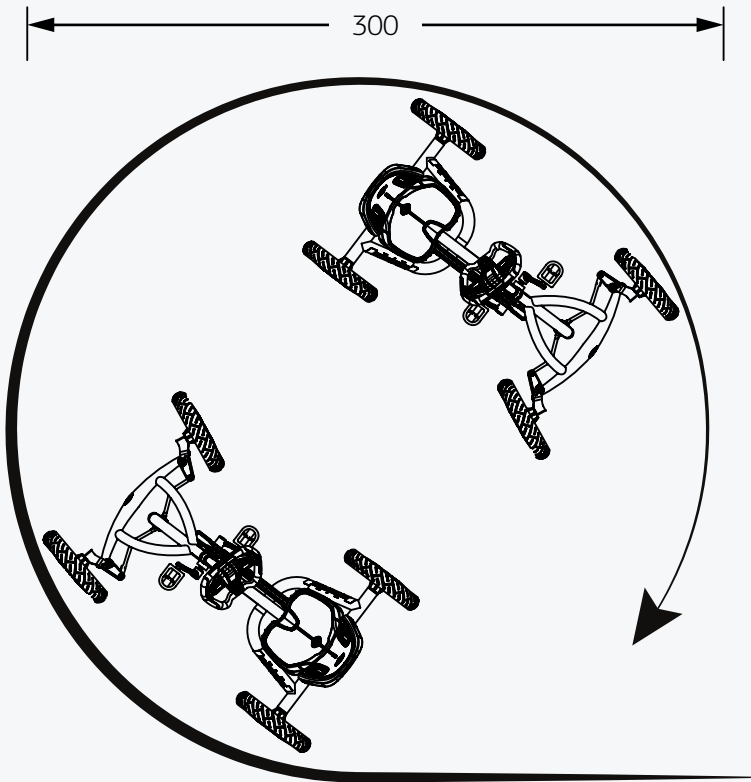

**** Only suitable for Buddy B-Orange and Buddy Lua.

BERG BUDDY DATA

Great performance, great adventures

The following data is applicable on all Buddy versions.

* All dimensions in cm

BERG BUDDY DATA

Great performance, great adventures

General

Recommended age	3 - 8 years
Min user height	100 cm
Max user height	130 cm
Max user weight	50 kg
Parental supervision necessary	Yes
Safety mark	CE
Assembly time	±30 min

Physical characteristics

Length	114 cm
Width	70 cm
Height	59 cm